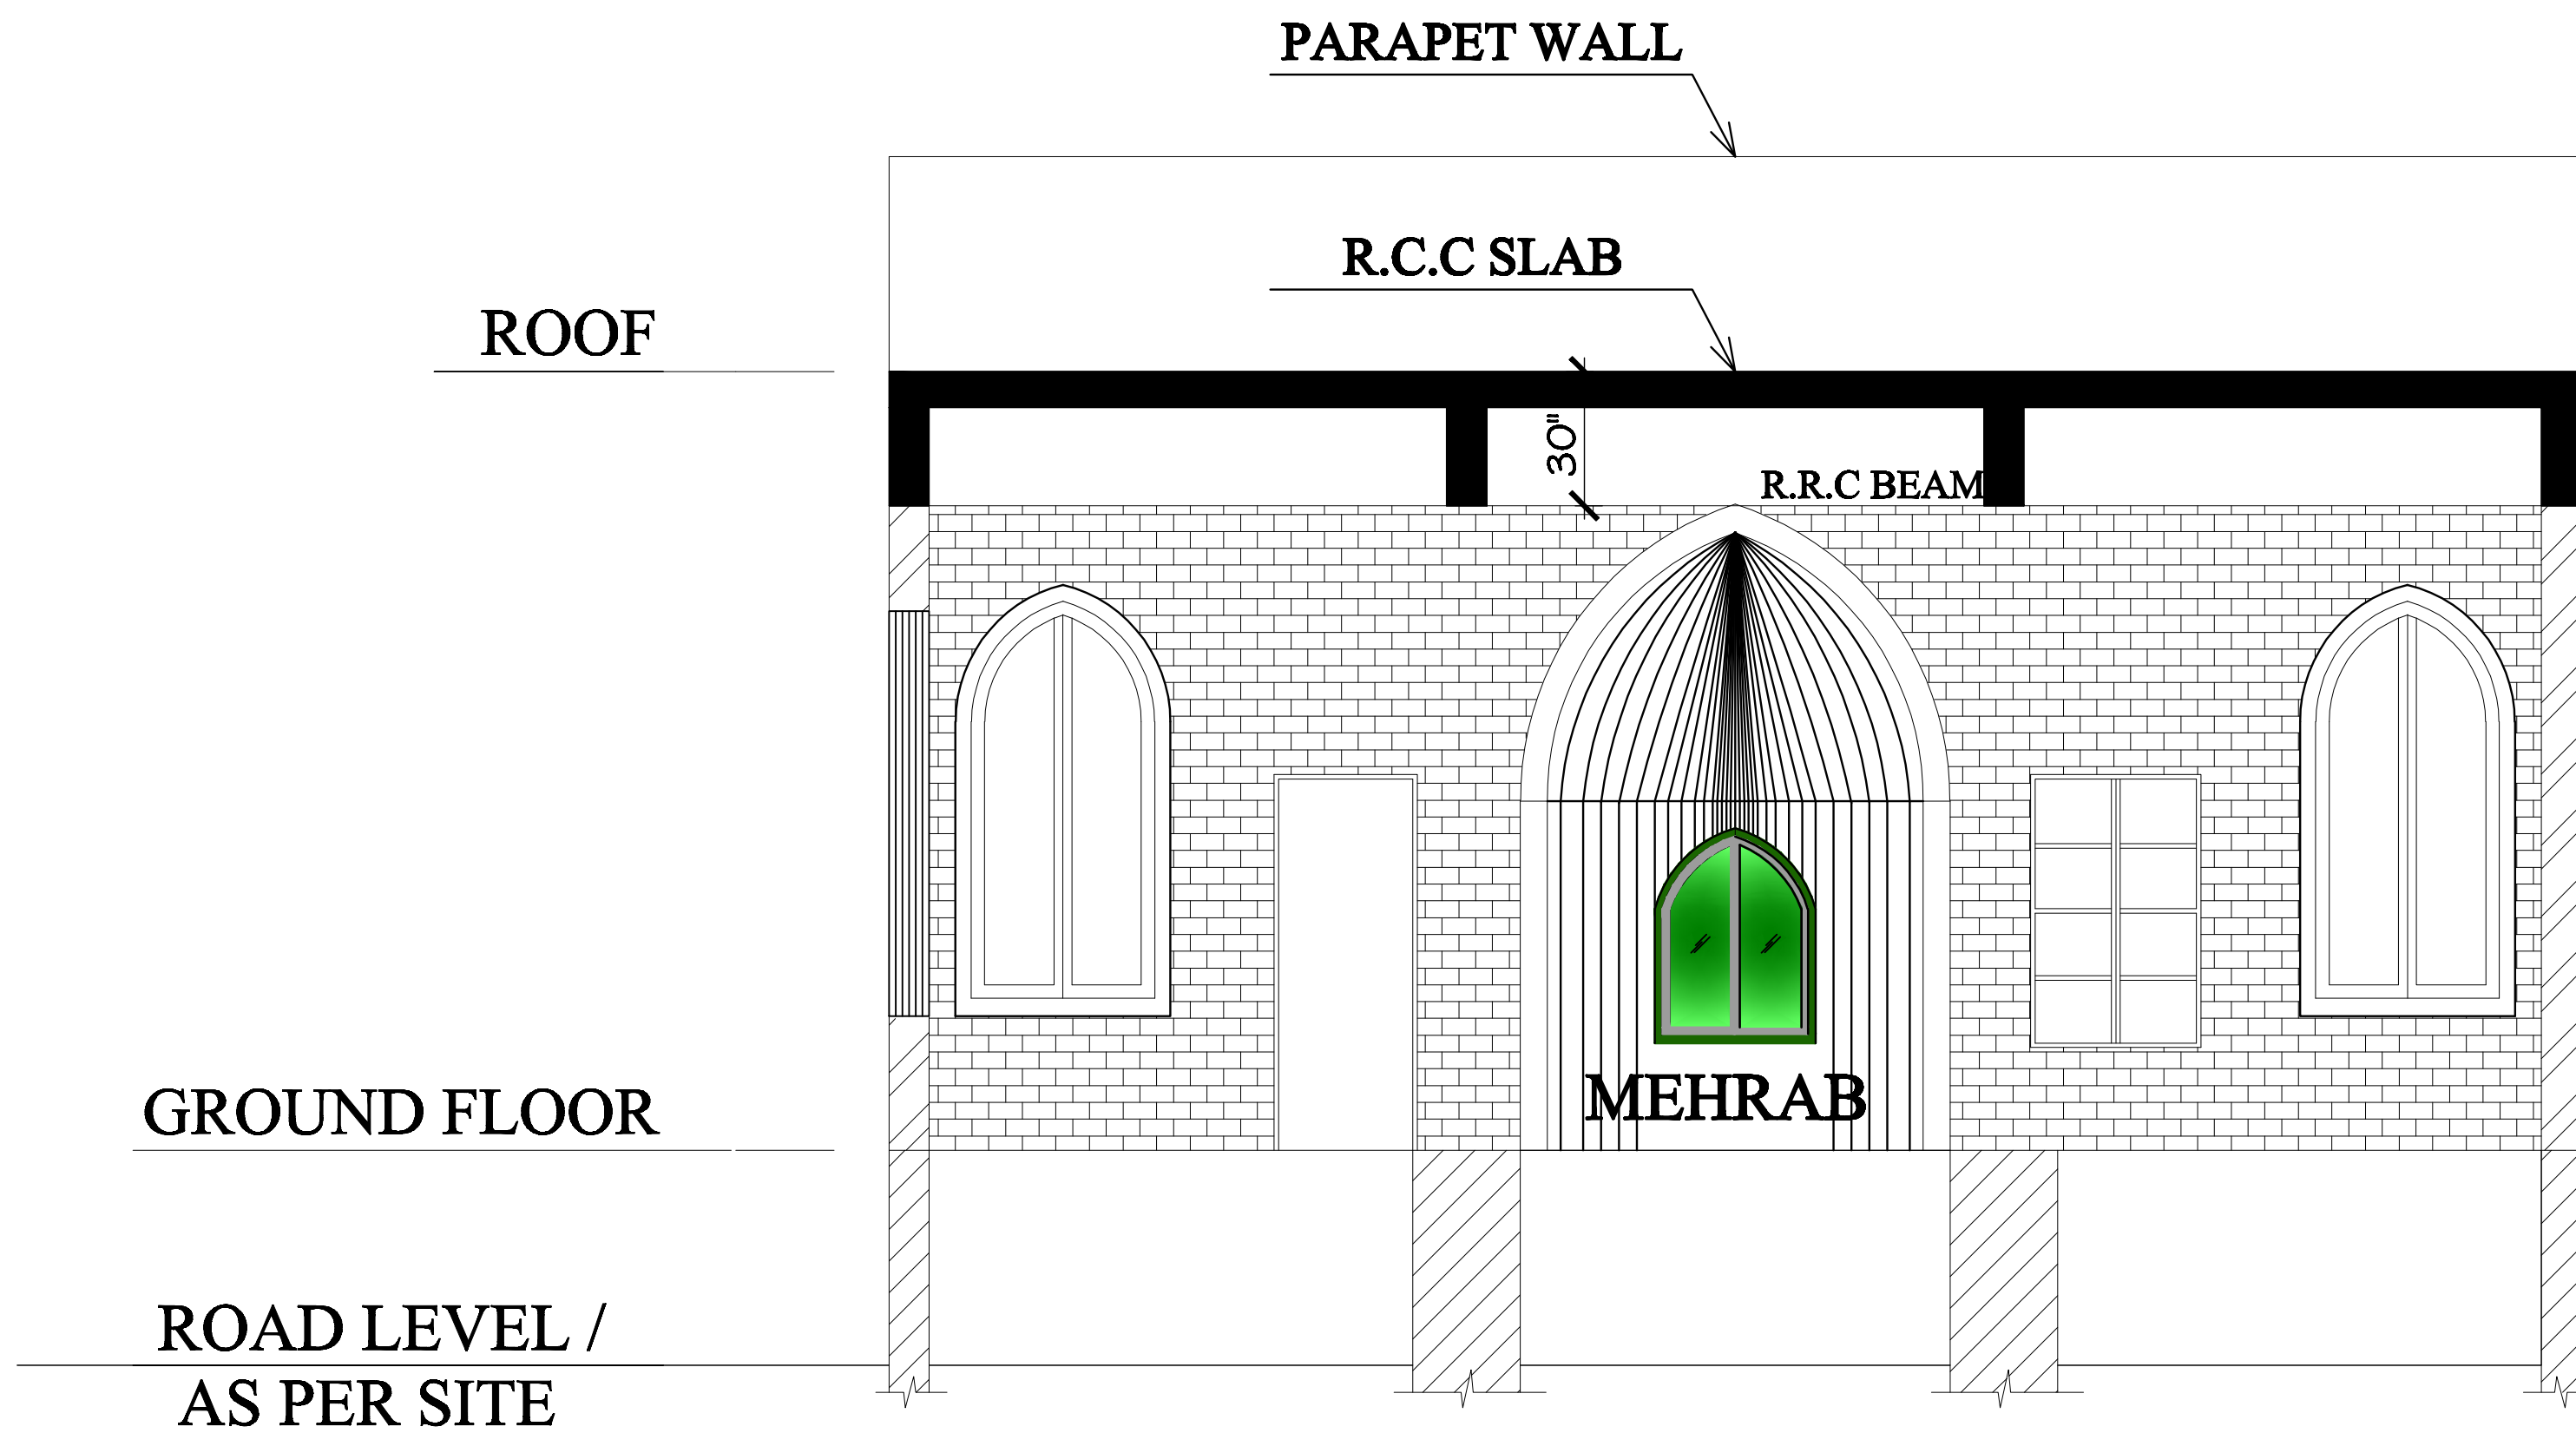

TYPICAL DRAWING MASJID AREA 30'-0"X18'-0" WITHOUT STAIR

SECTION A-A

01	04-08-2018	
MARK	DATE	ISSUED FOR
		MAJLIS-E-TAMIRAT DAWAT-E-ISLAMI FAIZAN-E-MADINA (OLD SUBZI MANDI) BABUL MADINA (KARACHI) Email. tamirat.babulmadina@dawateislami.net
CLIENT :		DAWAT-E-ISLAMI, ATTARI KABINAT KARACHI.
PROJECT :		TYPICAL DRAWING MASJID AREA 30'-0"X18'-0" WITHOUT STAIR
TITLE:		SECTION AT A:A
CHECKED BY:		DRAWN BY:
SALEEM ATTARI		SHABBIR FAROOQUI
DATE:	04-08-2018	Drawing NO: A-03
SCALE:	NTS	JOB. NO: 00